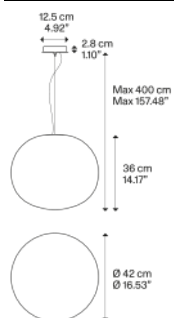

Volum,  
Design by Snøhetta

Model Volum mirror 22

Volum is an exclusive series of glass lamps that are poetically simple yet complex in their technical execution. The four blown glass globes with glossy white finish come in different sizes measuring 14, 22, 29 and 42 cm in diameter. Thanks to their inherently distinct shapes, they intuitively complement one another to form unique compositions. Enhanced by a fluid and discreet design, each Volum globe features a glossy white diffuser that lets light pass through evenly like glass does. The collection includes several functions: suspension cluster suspension, ceiling, wall and table versions, further exploring the concept of 360°.

Volum mirror 22

Light source

E27 LED Ø max 5 cm  
1 x 25 W Ø max 1.96"  
W / L max 12,5 cm  
W / L max 4,92"

Bulb not included

Structure: Silicone

Translucent

Diffuser: Blown glass

Polished White

Volum 14

Volum 22

Volum 29

Volum 42

Volum mirror 14

Volum,  
Design by Snøhetta

Model Volum 42

Volum is an exclusive series of glass lamps that are poetically simple yet complex in their technical execution. The four blown glass globes with glossy white finish come in different sizes measuring 14, 22, 29 and 42 cm in diameter. Thanks to their inherently distinct shapes, they intuitively complement one another to form unique compositions.

Volum 42

Light source

E27 LED Ø max 9,8 cm  
1 x 25 W Ø max 3,74"

Bulb not included

Structure: Methacrylate

Polished White

Diffuser: Blown glass

Polished White