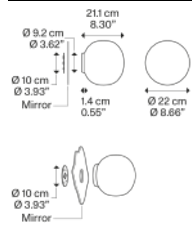

Volum,  
Design by Snøhetta

Model Volum mirror 22

Volum is an exclusive series of glass lamps that are poetically simple yet complex in their technical execution. The four blown glass globes with glossy white finish come in different sizes measuring 14, 22, 29 and 42 cm in diameter. Thanks to their inherently distinct shapes, they intuitively complement one another to form unique compositions. Enhanced by a fluid and discreet design, each Volum globe features a glossy white diffuser that lets light pass through evenly like glass does. The collection includes several functions: suspension cluster suspension, ceiling, wall and table versions, further exploring the concept of 360°.

Volum mirror 22

Light source

E27 LED Ø max 5 cm  
1 x 25 W Ø max 1.96"  
W / L max 12,5 cm  
W / L max 4,92"

Bulb not included

Structure: Silicone

Translucent

Diffuser: Blown glass

Polished White

Volum 14

Volum 22

Volum 29

Volum 42

Volum mirror 14

Volum,  
Design by Snøhetta

Model Volum 42

Volum is an exclusive series of glass lamps that are poetically simple yet complex in their technical execution. The four blown glass globes with glossy white finish come in different sizes measuring 14, 22, 29 and 42 cm in diameter. Thanks to their inherently distinct shapes, they intuitively complement one another to form unique compositions.

Volum 42	Light source	Structure: Silicone	Diffuser: Blown glass	On / Off	Dimmer
	E27 LED Ø max 9,8 cm 1 x 25 W Ø max 3,85"	Translucent	Polished White	18784 1200	18784 120D

On / Off Switch the cord

E27 LED Ø max 9,8 cm  
1 x 25 W Ø max 3,85"