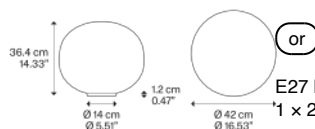

Volum 42	Light source	Structure: Silicone	Diffuser: Blown glass	On / Off	Dimmer
	E27 LED Ø max 9,8 cm 1 x 25 W Ø max 3,85"	Translucent	Polished White	18784 1200	18784 120D

On / Off Switch the cord