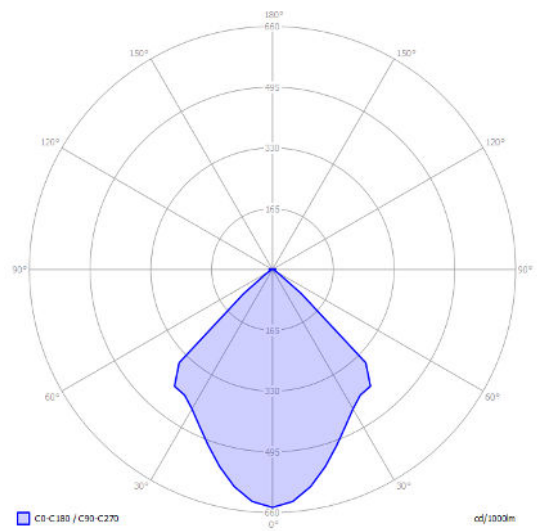

## Photometric data

LED  
3000 K  
11 W  
1300 lm  
220-240 V  
CRI 90  
MacAdam 3-Step