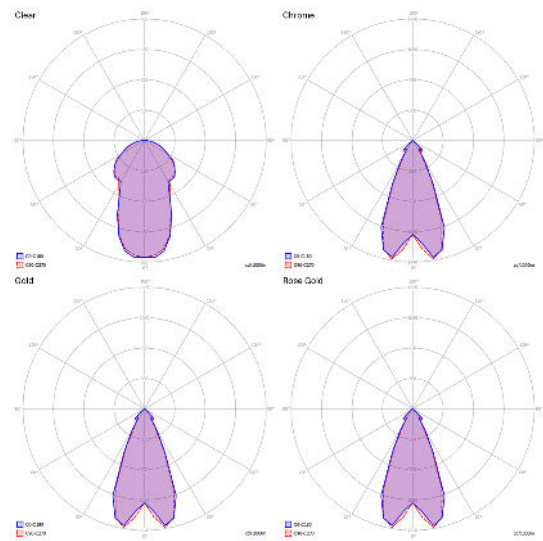

Nostalgia large

LED
 2700 K
 11 W
 1280 lm
 220-240 V
 CRI 90
 MacAdam 3-Step

Photometric data

Options of Nostalgia

Nostalgia small

Nostalgia medium