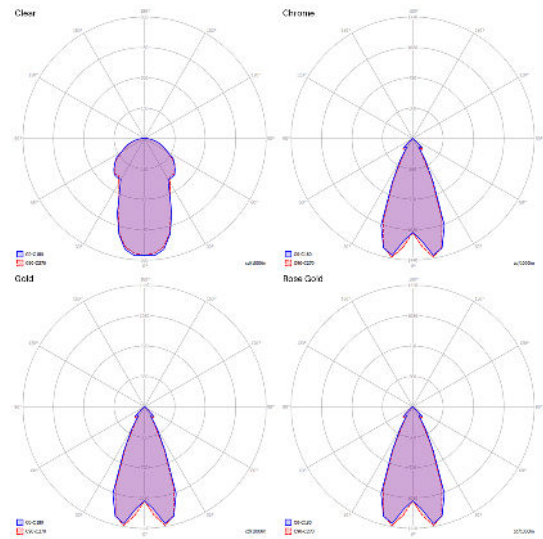

Nostalgia medium

LED
 2700 K
 11 W
 1280 lm
 220-240 V
 CRI 90
 MacAdam 3-Step

Photometric data

Options of Nostalgia

Nostalgia small

Nostalgia large

Nostalgia,
Design by Dima Loginoff

Model Nostalgia large