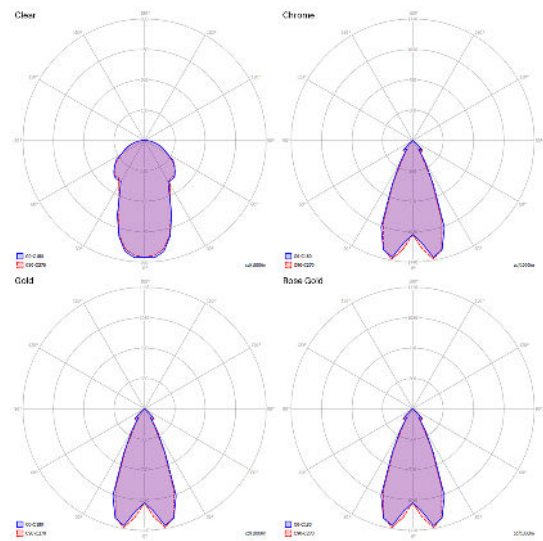

Nostalgia small

LED
 2700 K
 11 W
 1280 lm
 220-240 V
 CRI 90
 MacAdam 3-Step

Photometric data

Options of Nostalgia

Nostalgia medium

Nostalgia large

Nostalgia,
Design by Dima Loginoff

Model Nostalgia medium