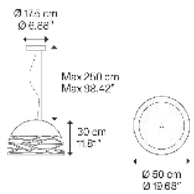

Kelly medium dome 60

Light source

E27 LED W / L max 12 cm
3x 25 W W / L max 4,72"

Structure: Metal

Matte White – 9010

Matte Black – 9005

Coppery Bronze

Matte Champagne

Diffuser: Glass

Polished White

Polished White

Polished White

Polished White

Code

14127 1000

14127 2000

14127 3500

14127 4500

Net weight: 7.15 kg

Parcels: 1

Connectable directly to a 4" Standard J-Box

CE

IP20

Energy Saving

Dim

EAC

DAI