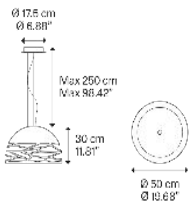

Kelly large dome 80

Light source

E27 LED W / L max 12 cm
4x 25 W W / L max 4,72"

Structure: Metal

Matte White – 9010

Matte Black – 9005

Coppery Bronze

Matte Champagne

Diffuser: Glass

Polished White

Polished White

Polished White

Polished White

Code

14128 1000

14128 2000

14128 3500

14128 4500

Net weight: 11.00 kg

Parcels: 1

Connectable directly to a 4" Standard J-Box

IP20

Energy Saving

Dim