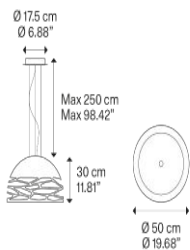

Kelly large sphere 80

Light source

E27 LED W / L max 12 cm
4x 25 W W / L max 4,72"

Structure: Metal

Matte White – 9010

Coppery Bronze

Diffuser: Glass

Polished White

Polished White

Code

14124 1000

14124 3500

Net weight: 15.00 kg

Parcels: 2

Connectable directly to a 4" Standard J-Box