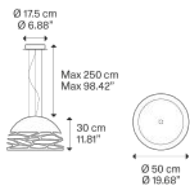

Kelly small dome 50

Light source

E27 LED W / L max 12 cm
3x 25 W W / L max 4,72"

Structure: Metal

Matte White – 9010

Matte Black – 9005

Coppery Bronze

Matte Champagne

Diffuser: Glass

Polished White

Polished White

Polished White

Polished White

Code

14126 1000

14126 2000

14126 3500

14126 4500

Net weight: 6.00 kg

Parcels: 1

Connectable directly to a 4" Standard J-Box

IP20

Energy Saving

Dim