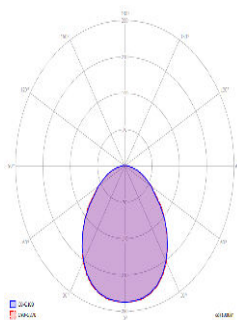

Options of Kelly sphere

Kelly small sphere 40