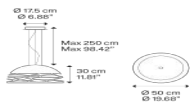

Kelly

Light source

AC LED
2700 K
16 W
1750 lm
220–240 V
CRI 92
MacAdam 3-Step

LED included

Structure: Metal

Matte White – 9010

Coppery Bronze

Code

14150 1027

14150 3527

Net weight: 0.80 kg

Parcels: 1

Connectable directly to a 4" Standard J-Box