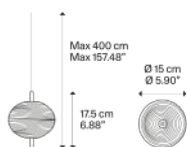

Jefferson mini

Light source

LED
2700 K
5 W
450 lm
220-240 V
CRI 90
MacAdam 3-Step

LED and driver included

Structure: Metal

-  Black Chrome
-  Gold

Diffuser: Bohemian crystal

-  Clear Crystal 16821 4227
-  Clear Crystal 16821 5027