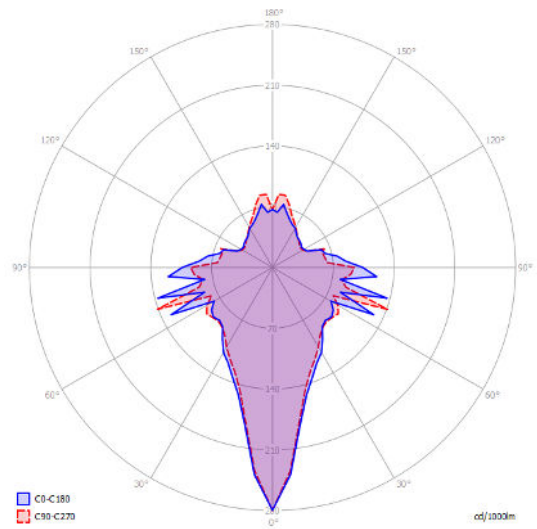

Jefferson mini

Photometric data

LED
2700 K
5 W
450 lm
220-240 V
CRI 90
MacAdam 3-Step