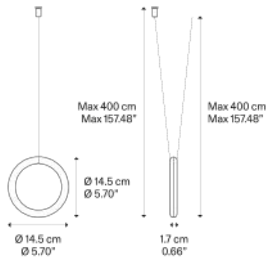

IVY V,  
Design by Vittorio Massimo

Model IVY V

IVY is a minimal, geometric lighting piece composed of a ring hanging on a cable, which gives power to a made to measure LED module. Designed with single and double cables (IVY I and IVY V respectively), IVY responds to the need for flexibility, an increasingly contemporary theme in architectural practice and restoration, allowing the luminaire to be released from its ceiling derivation.

IVY V

Light source

LED  
2700 K  
5 W  
450 lm  
220-240 V  
CRI 90  
MacAdam 3-Step

or

LED  
3000 K  
5 W  
480 lm  
220-240 V  
CRI 90  
MacAdam 3-Step

LED and driver included

Structure: Metal

● Matte Black – 9005