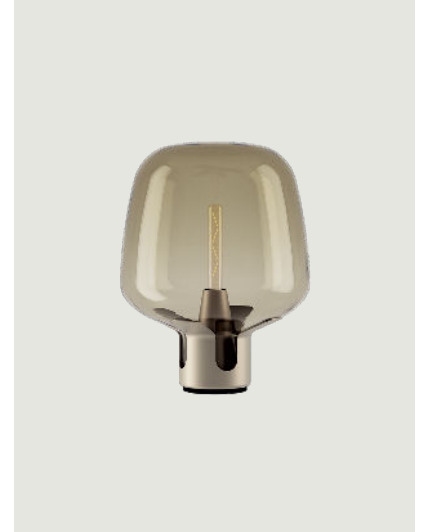

Flar large

Light source

E27 T30
Tubular LED

L/W 30 cm
L/W 11.81"

1 x max 25 W

Structure: Metal

 Champagne

 Champagne

 Terra

 Terra

Diffuser: Blown glass

 Honey

 Turquoise

 Honey

 Turquoise

Code

Dim Triac 

Options of Flar

Flar medium

Led Filament E27 – 6 W

Led Filament E27 – 7 W

Flar,
Design by Patrick Norguet

Model Flar medium

The name *Flar* evokes images of a flare or 'flamboisement' in French – an intense blaze or burst of light. Highly impactful in its simplicity, Flar is a floor and table lamp that does not go unnoticed.

Flar medium

Light source

E27 T30
Tubular LED

L/W 22,5 cm
L/W 8.85"

1 x max 25 W

Structure: Metal

 Champagne

 Champagne