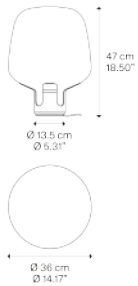

Flar large

Light source

E27 T30
Tubular LED

L/W 30 cm
L/W 11.81"

1 x max 25 W

Structure: Metal

 Champagne

 Champagne

19184 6800

19184 8600

19185 6800

19185 8600

Net weight: 9.89 kg

Parcels: 2

IP20

Energy Saving 

Dim Triac 

Options of Flar

Flar medium

Led Filament E27 – 6 W

Led Filament E27 – 7 W

Flar,
Design by Patrick Norguet

Model Flar medium

The name *Flar* evokes images of a flare or 'flamboisement' in French – an intense blaze or burst of light. Highly impactful in its simplicity, Flar is a floor and table lamp that does not go unnoticed.

Flar medium

Light source

E27 T30
Tubular LED

L/W 22,5 cm
L/W 8.85"

1 x max 25 W

Structure: Metal

 Champagne

 Champagne