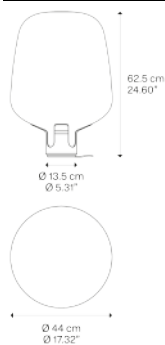

Flar large

Light source

E27 T30
Tubular LED

L/W 30 cm
L/W 11.81"

1 x max 25 W

Structure: Metal

 Champagne

 Champagne

19184 6800

19184 8600

19185 6800

19185 8600

Net weight: 9.89 kg

Parcels: 2

IP20

Energy Saving 

Flar medium

Light source

E27 T30
Tubular LED

L/W 22,5 cm
L/W 8.85"

1 x max 25 W

Structure: Metal

 Champagne

 Champagne