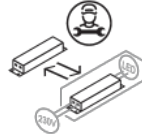

The LED driver contained in this fixture must only be replaced by the manufacturer, its support service or similarly qualified personnel.