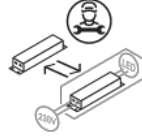

The LED driver contained in this fixture must only be replaced by the manufacturer, its support service or similarly qualified personnel.