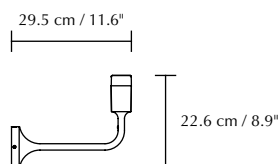

SANTÉ

Designed by Anders Klem

Imagine a pendant lamp... upside down, raising delicately from the floor. This is the special power of Santé! Designed to be an elegant accompaniment to your everyday celebrations, Santé is a glamorous stand available in brushed steel, brushed brass, black and white. Paired with either a lampshade or a light bulb, its sturdy yet subtle design will fit perfectly into any living room, bedroom, or hallway. Light travels quickly, extraordinary designs stand.

Find more info on our website umage.com

UMAGE