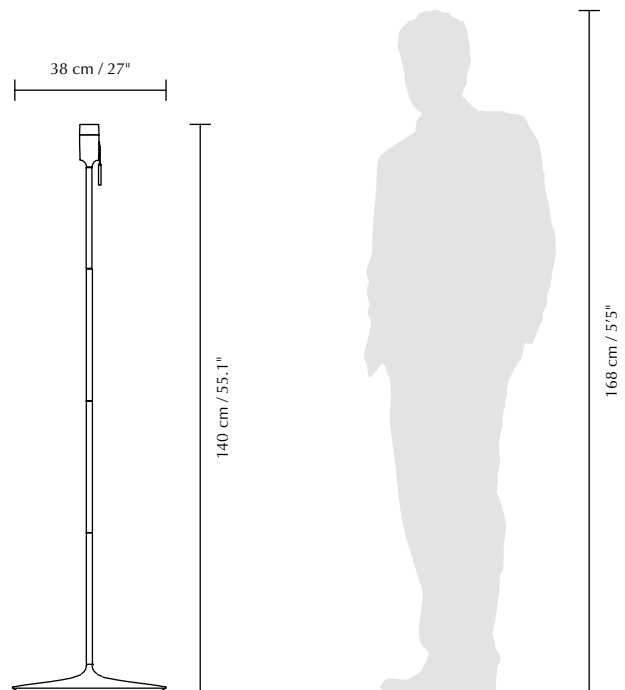

SANTÉ

Designed by Anders Klem

Imagine a pendant lamp... upside down, raising delicately from the floor. This is the special power of Santé! Designed to be an elegant accompaniment to your everyday celebrations, Santé is a glamorous stand available in brushed steel, brushed brass, black and white. Paired with either a lampshade or a light bulb, its sturdy yet subtle design will fit perfectly into any living room, bedroom, or hallway. Light travels quickly, extraordinary designs stand.

Find more info on our website umage.com

UMAGE