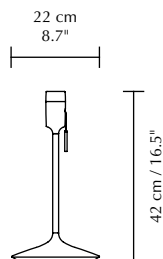

SANTÉ

Designed by Anders Klem

Imagine a pendant lamp... upside down, raising delicately from the floor. This is the special power of Santé! Designed to be an elegant accompaniment to your everyday celebrations, Santé is a glamorous stand available in brushed steel, brushed brass, black and white. Paired with either a lampshade or a light bulb, its sturdy yet subtle design will fit perfectly into any living room, bedroom, or hallway. Light travels quickly, extraordinary designs stand.

Find more info on our website umage.com

UMAGE