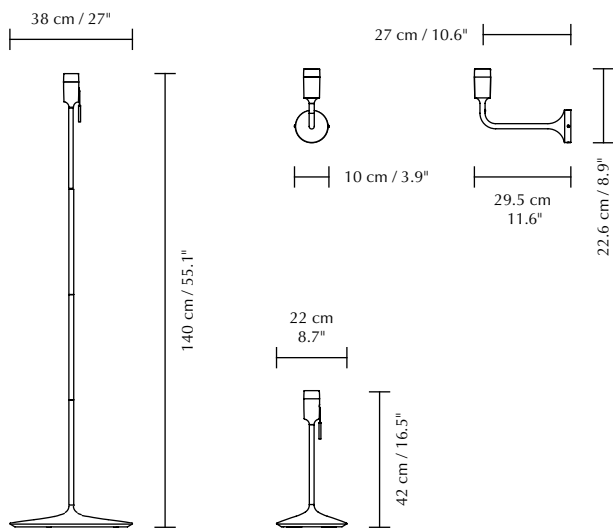

SANTÉ

Designed by Anders Klem

Colour variations

Surface mounted lamp
Compatible with E27

DIMENSIONS

Floor (Ø × H): 38 × 140 cm / 27 × 55.1"
Table (Ø × H): 22 × 42 cm / 8.7 × 16.5"
Wall (H × W × D): 22.6 × 10 × 29.5 cm / 8.9 × 3.9 × 11.6"

MARKINGS, TESTS & CERTIFICATIONS

Floor and table: CE, UKCA (for indoor use), IP2X, cETLus
Wall: CE, UKCA (for indoor use), IP2X

MATERIAL

Aluminium, steel, MDF and ABS

WEIGHT

Santé floor: 2.9 kg / 6.4 lb
Santé table: 1 kg / 2.2 lb
Santé wall: 900 g / 2 lb

WEIGHT INCL. PACKAGING

Santé floor: 3.9 kg / 8.6 lb
Santé table and wall: 1.7 kg / 3.7 lb

LIGHT SOURCE

E27 - max 15W LED (not included)

PACKAGING DIMENSIONS (L × W × H)

Santé floor: 41.6 × 41.6 × 9.8 cm / 16.4 × 16.4 × 3.9"
Santé table: 41.6 × 26.3 × 9 cm / 16.4 × 10.4 × 3.5"
Santé wall: 28.1 × 35.5 × 12.6 cm / 11.1 × 14 × 5"