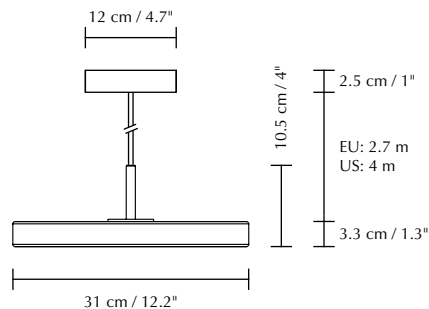

* For recommended external dimmers, go to umage.presscloud.com