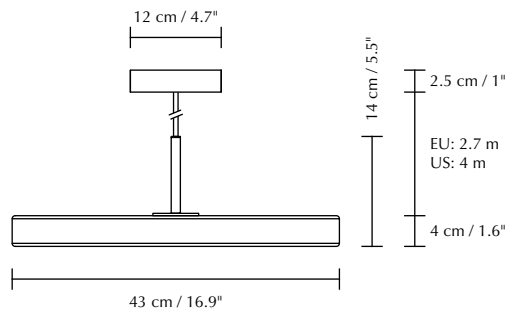

* For recommended external dimmers, go to umage.presscloud.com