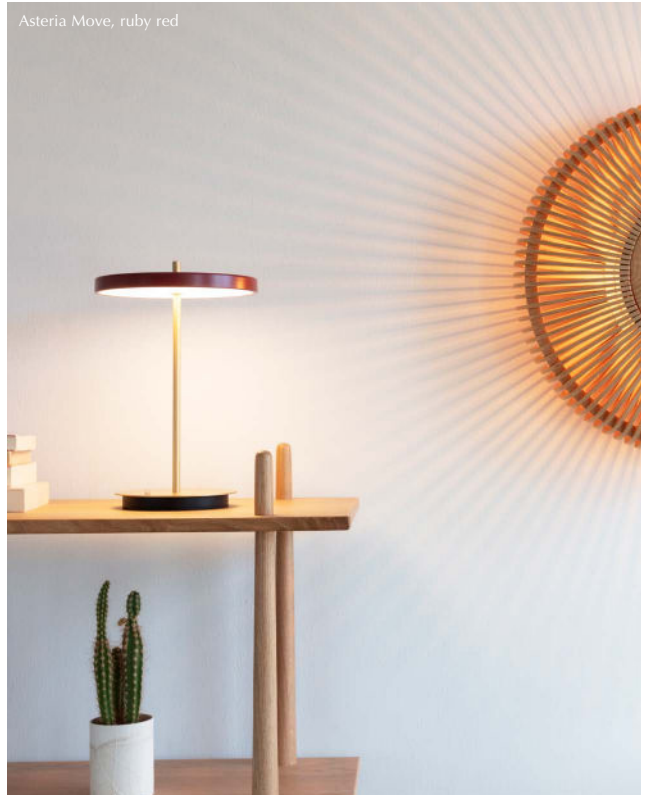

ASTERIA MOVE

Designed by Søren Ravn Christensen

Portable table lamp with built-in lithium-Ion battery

DIMENSIONS

Ø: 20 cm / 7.9"
H: 30.6 cm / 12"

MARKINGS, TESTS & CERTIFICATIONS

CE, UKCA (for indoor use), cETLus

Colour variations

pearl white

anthracite grey

forest green

ruby red

black

nuance mist

nuance olive

nuance rose

nuance orange

UIMAGE

ASTERIA MOVE

Designed by Søren Ravn Christensen

PORTABLE LAMP FOR MOMENTS ON THE MOVE

Introducing Asteria Move: An UIMAGE classic with a twist. Asteria Move gives you the minimal and elegant Asteria design you already know and love, but in a smaller and cordless version, making it easy to move around, hence the name. The lamp has a Custom LED lighting built-in with a soft white diffuser that ensures a glare-free glow and the brass stem going through the lamp offers a tight and sophisticated expression. Asteria Move has three levels of lighting and can be adjusted as desired.