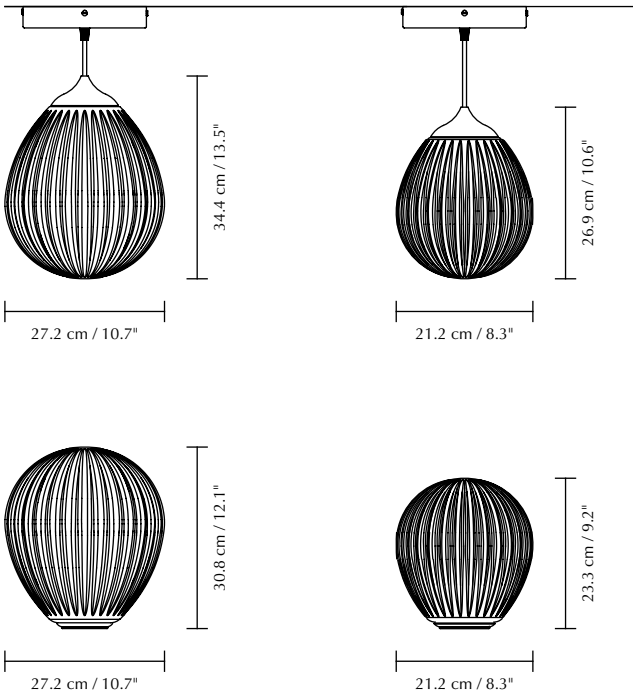

AROUND THE WORLD

Designed by Luigi Vittorio Cittadini

Pendant, floor and table lampshade
Compatible with E26 / E27

Flip 180°

DIMENSIONS

Ø: 27.2 cm / 10.7" Ø: 21.2 cm / 8.3"
H: 30.8 cm / 12.1" H: 23.3 cm / 9.2"

MATERIAL

Opal glass and steel

WEIGHT

Around The World medium: 1.6 kg / 3.5 lb
Around The World mini: 1.2 kg / 2.6 lb

WEIGHT INCL. PACKAGING

Around The World medium: 3.5 kg / 8 lb

LIGHT SOURCE

E26 / E27 - max 15W LED opal glass (not included)

ORDERING INFORMATION

Around The World medium	#2511
Medium with white top	#2511C4227
Medium with black top	#2511C4228
Medium with brushed steel top	#2511C4229
Medium with brushed brass top	#2511C4230
Around The World mini	#2539
Mini with white top	#2539C4227
Mini with black top	#2539C4228
Mini with brushed steel top	#2539C4229
Mini with brushed brass top	#2539C4230

Colour variations

white

black

brushed steel

brushed brass

UMAGE

AROUND THE WORLD

Designed by Luigi Vittorio Cittadini