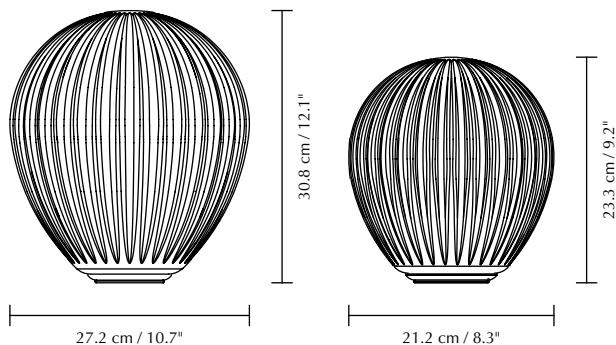

AROUND THE WORLD

Designed by Luigi Vittorio Cittadini

Pendant, floor and table lampshade
Compatible with E26 / E27

Flip 180°

DIMENSIONS

Ø: 27.2 cm / 10.7" Ø: 21.2 cm / 8.3"
H: 30.8 cm / 12.1" H: 23.3 cm / 9.2"

MATERIAL

Opal glass and steel

WEIGHT

Around The World medium: 1.6 kg / 3.5 lb
Around The World mini: 1.2 kg / 2.6 lb

WEIGHT INCL. PACKAGING

Around The World medium: 3.5 kg / 8 lb

LIGHT SOURCE

E26 / E27 - max 15W LED opal glass (not included)

PACKAGING DIMENSIONS (L x W x H)

Medium: 32.8 x 32.8 x 33.5 cm / 12.9 x 12.9 x 13.2"
Mini: 26.6 x 26.6 x 26 cm / 10.5 x 10.5 x 10.2"

ASSEMBLY TIME

5 min

MEDIA KIT

Photos and press material
Download at umage.presscloud.com

ORDERING INFORMATION

Around The World medium	#2511
Medium with white top	#2511C4227
Medium with black top	#2511C4228
Medium with brushed steel top	#2511C4229
Medium with brushed brass top	#2511C4230
Around The World mini	#2539
Mini with white top	#2539C4227
Mini with black top	#2539C4228
Mini with brushed steel top	#2539C4229
Mini with brushed brass top	#2539C4230